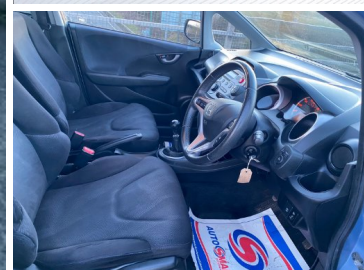

Engine: Petrol
Body: Hatchback
Gearbox: Manual
Capacity: 1198cc
Colour: Black
Mileage: 82,828
CO²: 125g/km
MPG: 53.3mpg
Top Speed: 110mph
BHP: 88bhp
Insurance Grp: 14E

E11 Motors Export Ltd
 101A Milton Road East
 Edinburgh
 Midlothian, EH15 2PA