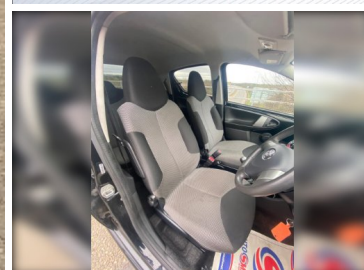

Engine: Petrol
Body: Hatchback
Gearbox: Manual
Capacity: 998cc
Colour: Black
Mileage: 70,366
CO²: 99g/km
MPG: 65.7mpg
Top Speed: 98mph
BHP: 67bhp
Insurance Grp: 3E

E11 Motors Export Ltd
101A Milton Road East
Edinburgh
Midlothian, EH15 2PA

14" ALLOYS	FUEL INDICATOR WITH LOW LEVEL WARNING
LIGHTS ON WARNING	SPEED SENSITIVE POWER STEERING
TACHOMETER	4 SPEAKERS
AUXILIARY INPUT SOCKET	STEREO RADIO/CD PLAYER AND MP3 FACILITY
2 SPEED WIPERS/VARIABLE INTERMITTENT/MIST FUNCTION	BLACK COLOUR DOOR HANDLES WITH MIRRORS
BODY COLOUR DOOR MIRRORS	COLOUR KEYED BUMPERS
COLOUR KEYED DOOR HANDLES	ELECTRIC FRONT WINDOWS
GREEN TINTED GLASS	FRONT FOG LIGHTS
HEATED REAR WINDSCREEN	HEADLAMP LEVELLING
LED DAYTIME RUNNING LIGHTS	INTERNALLY ADJUSTABLE DOOR MIRRORS
REAR WIPER	REAR PRIVACY GLASS
12V ACCESSORY SOCKET	ROOF MOUNTED AERIAL
3 SPOKE LEATHER STEERING WHEEL	3 POINT ELR REAR SEATBELTS X 2
CENTRE CONSOLE STORAGE	50/50 SPLIT FOLDING REAR SEAT
DRIVER/PASSENGER SUNVISORS	DRIVER/PASSENGER SEAT RECLINE/SLIDE ADJUST
FRONT SUBSIDERS	DRIVER/PASSENGER VANITY MIRRORS WITH COVERS
	FRONT MAP READING LIGHTS